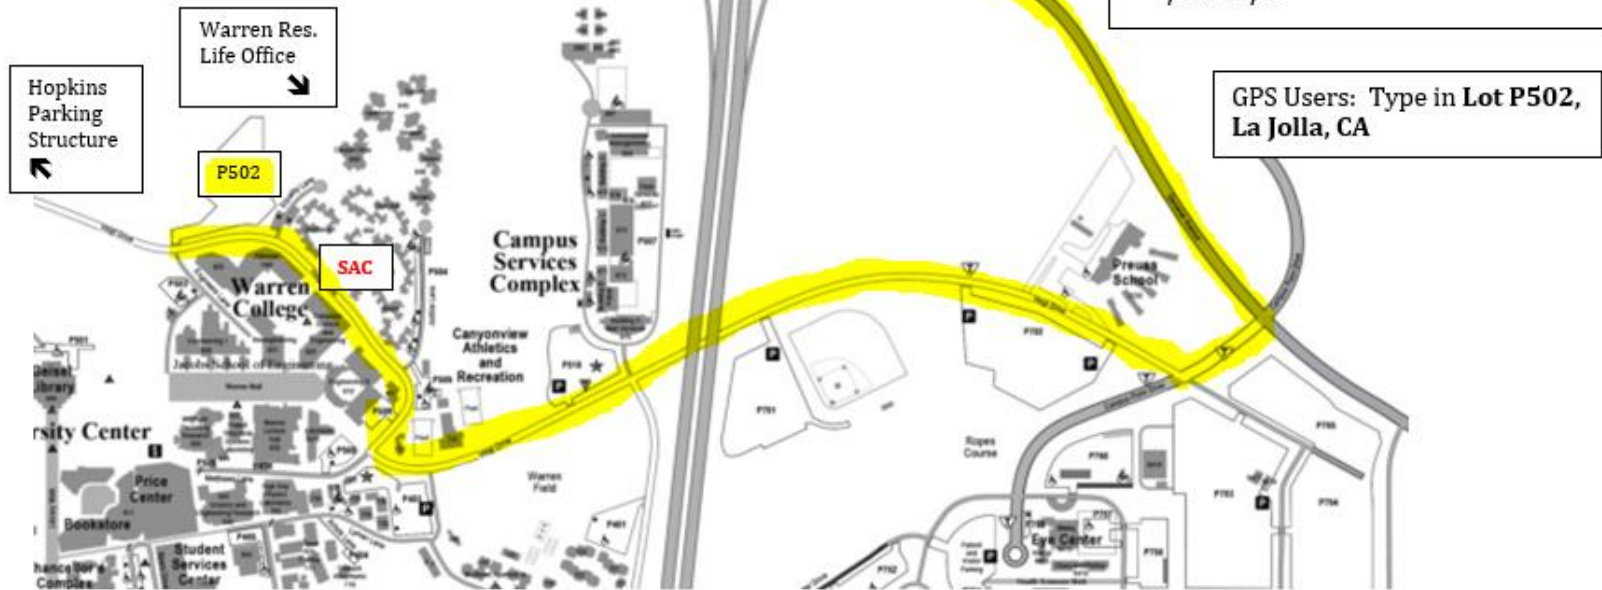

WARREN COLLEGE MOVE-IN

September 23-24, 2017

N

Driving Directions to Lot P502

Take I-5 to La Jolla
Exit Genesee Ave. East
Right on Campus Point Dr. (3rd stop light)
Right at Voigt Dr. (1st stop light)
Right at the second stop sign (sign #10)
This is still Voigt Dr.
Right at the third stop sign (sign #13).
Park in lot P502.* Parking Permits are
Not required weekends.
Walk to the Warren Student Activity
Center (SAC) to check in and pick up
your keys.

*If lot P502 is full, you can look for visitor parking in Equality Lane, Justice Lane or the Hopkins Parking Structure.