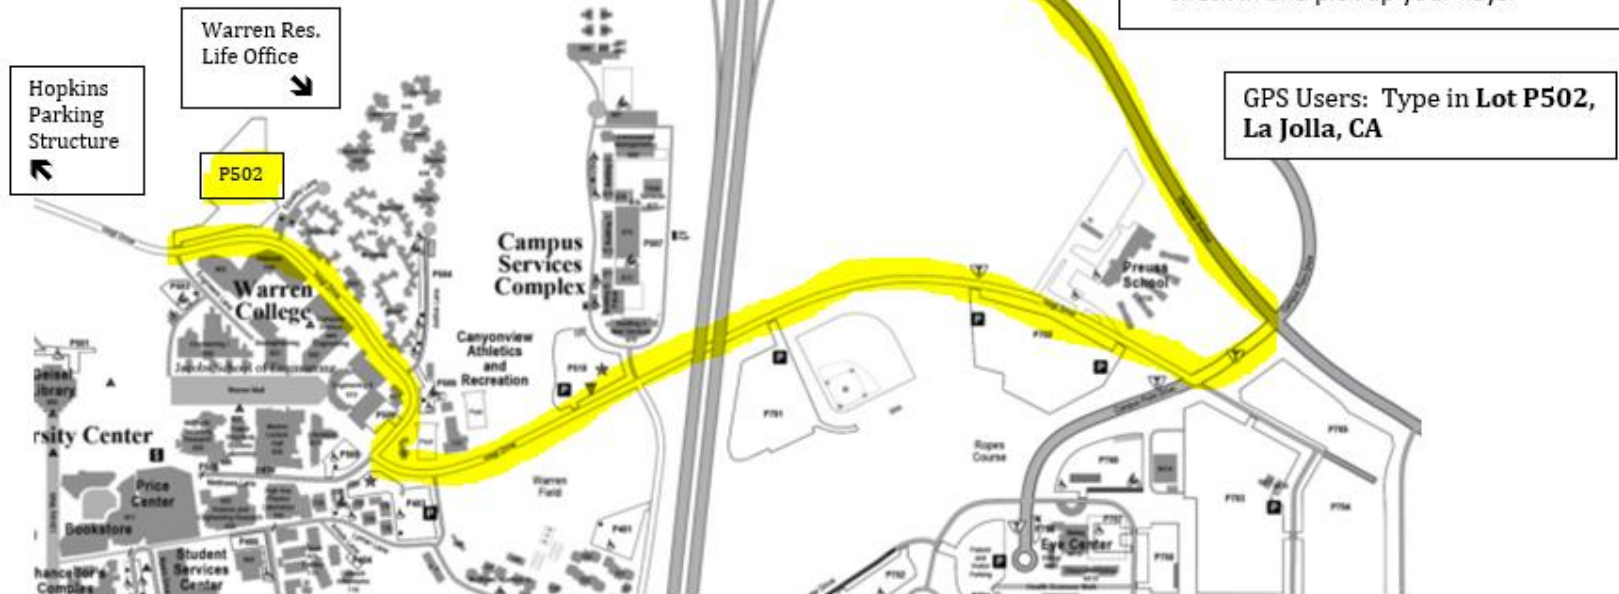

WARREN COLLEGE MOVE-IN

September 18-22, 2017

N

Driving Directions to Lot P502

Take I-5 to La Jolla

Exit Genesee Ave. East

Right on Campus Point Dr. (3rd stop light)

Right at Voigt Dr. (1st stop light)

Right at the second stop sign (sign #10)

This is still Voigt Dr.

Right at the third stop sign (sign #13).

Park in lot P502.* Parking Permits are required weekdays. Purchase at parking kiosks.

Walk to the Warren Res. Life Office to check in and pick up your keys.

GPS Users: Type in **Lot P502, La Jolla, CA**

*If lot P502 is full, you can look for visitor parking in Equality Lane, Justice Lane or the Hopkins Parking Structure.