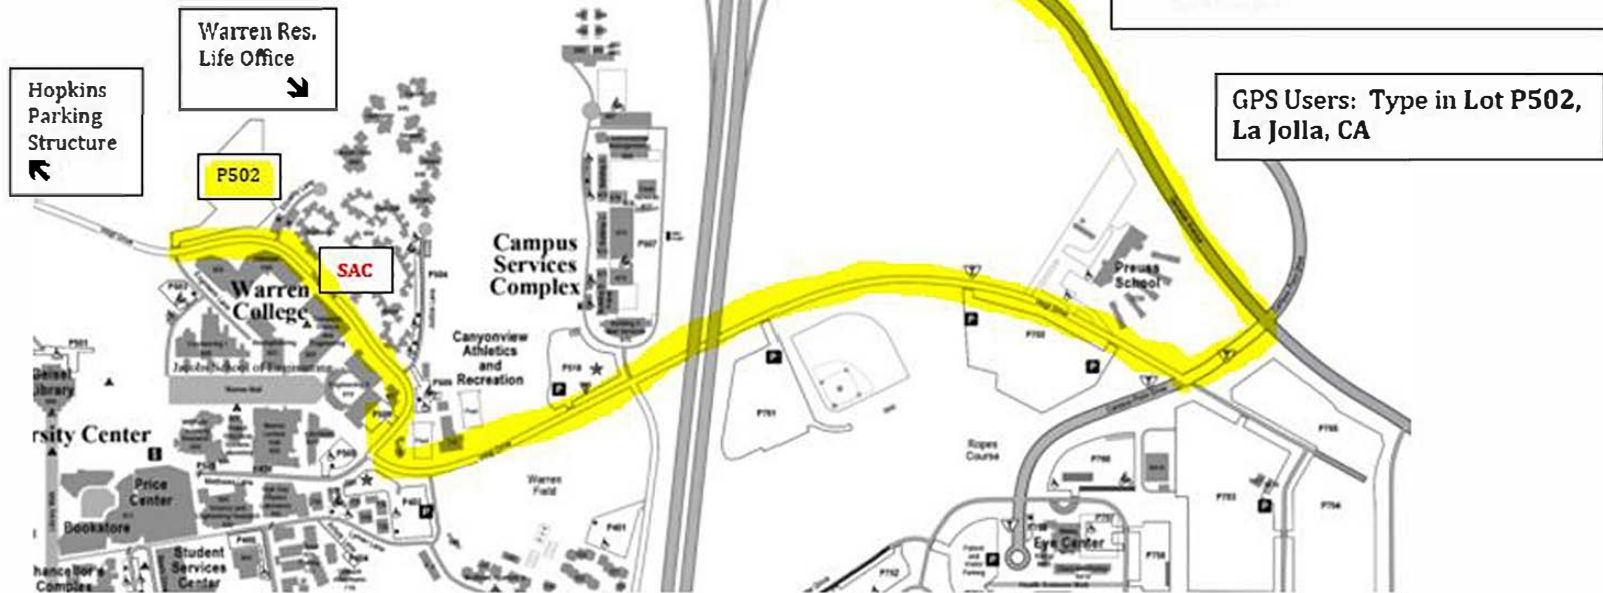

WARREN COLLEGE MOVE-IN

N

Driving Directions to Lot P502

Take I-5 to La Jolla
Exit Genesee Ave. East
Right on Campus Point Dr. (3rd stop light)
Right at Voigt Dr. (1st stop light)
Right at the second stop sign (sign #10)
This is still Voigt Dr.
Right at the third stop sign (sign #13).
Park in lot P502.
Parking Permits are Not required weekends.

*If lot P502 is full, you can look for visitor parking in Equality Lane, Justice Lane or the Hopkins Parking Structure.